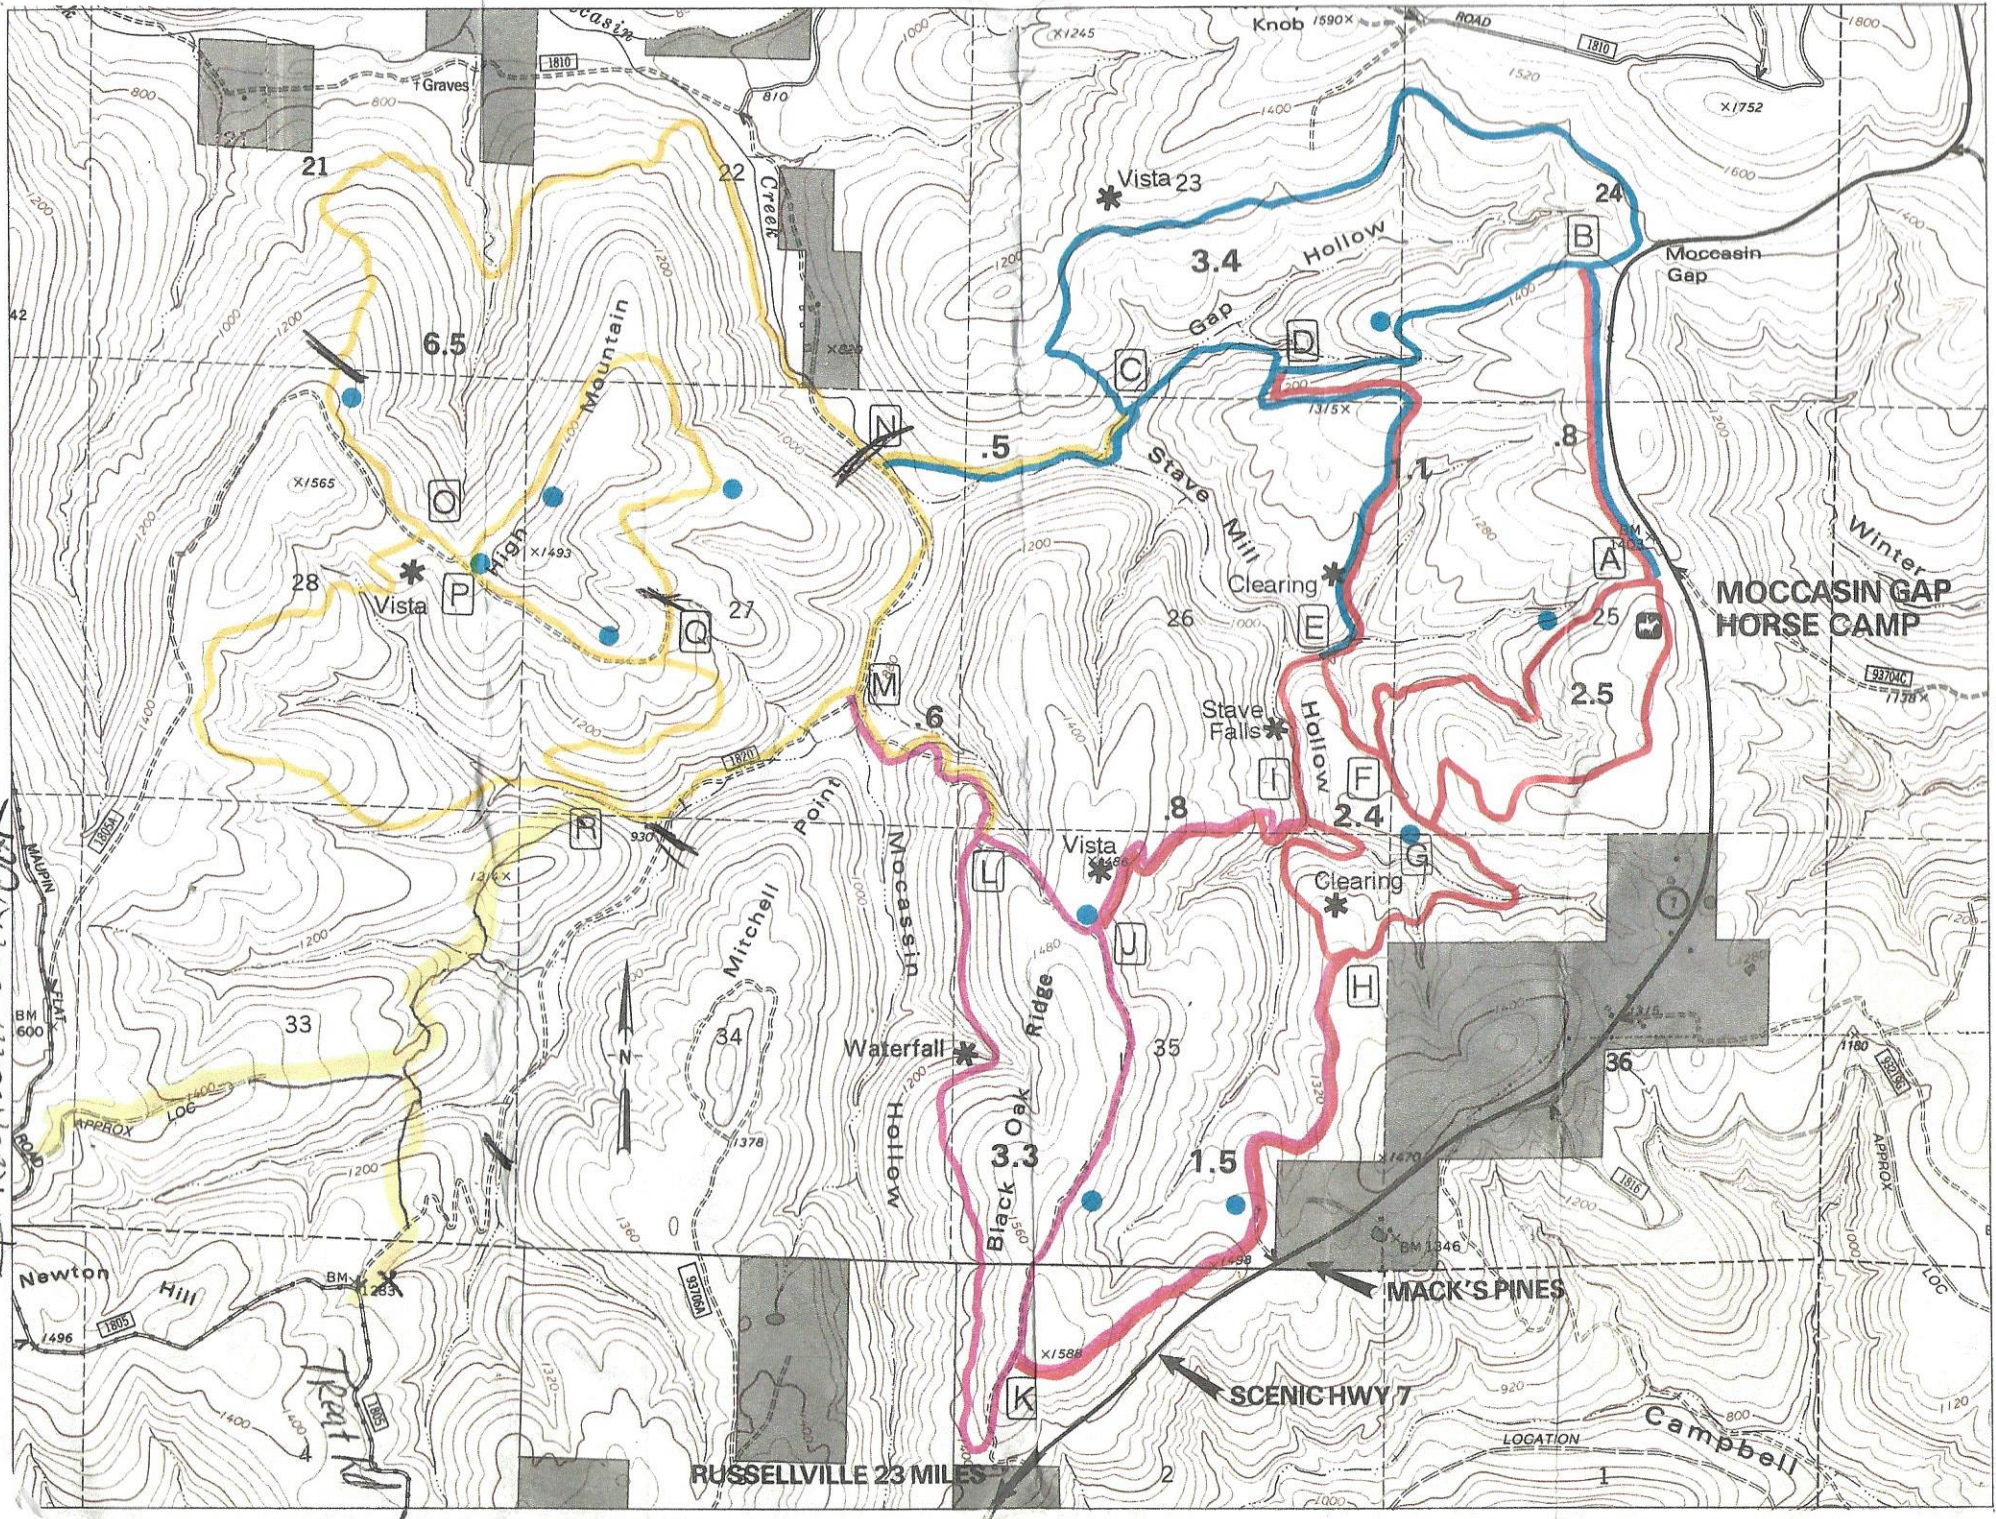

Topographical elevations

RUSSELLVILLE 23 MILES

MACK'S PINES

SCENIC HWY 7

Campbell

MOCCASIN GAP HORSE CAMP

Old Hwy 7